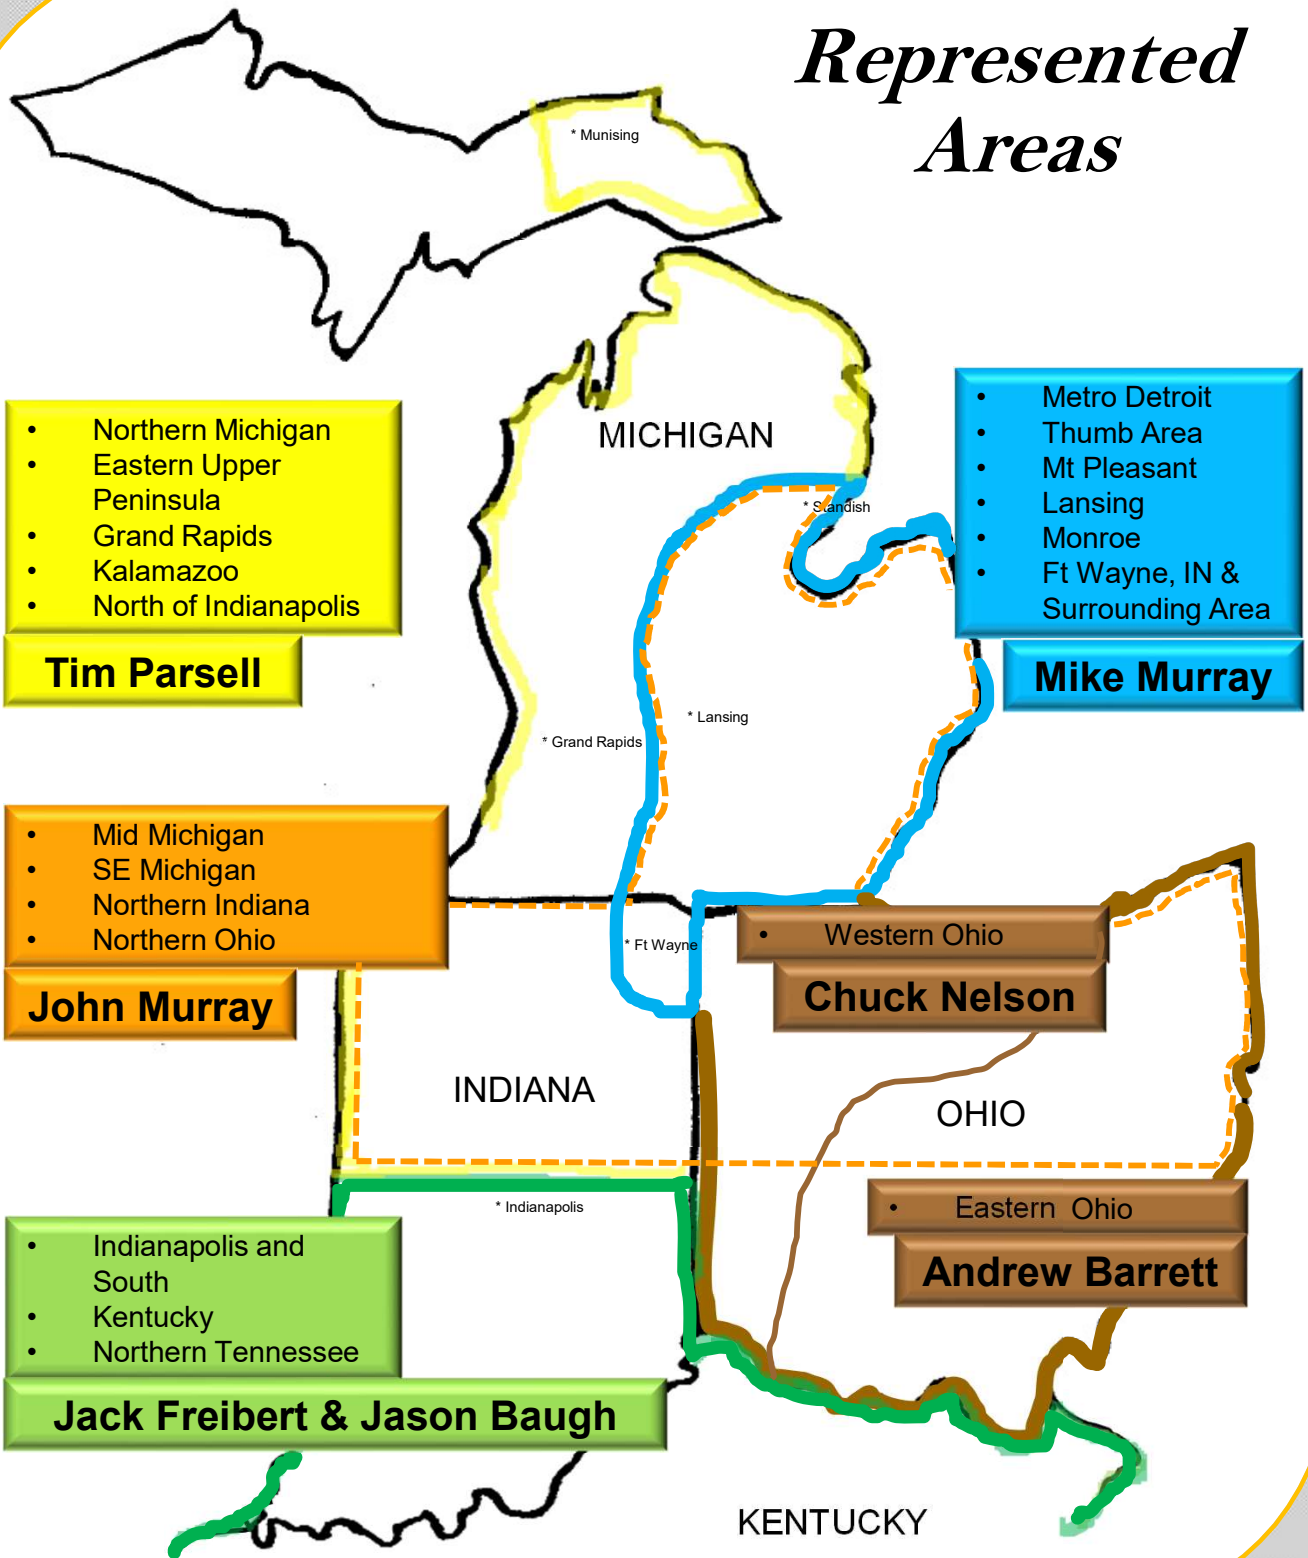

Represented Areas

Geographic representations are approximate and in some cases territories may overlap.

- * Cannonball:HNP represented in Michigan and Ohio only.
- * Jensen Bridge represented in Michigan and Indiana only
- * Perma R Products represented in Michigan, Indiana, Kentucky only.
- * Quarrix represented in Michigan & Northern Indiana only.
- * Wayne Dalton represented in Michigan only.